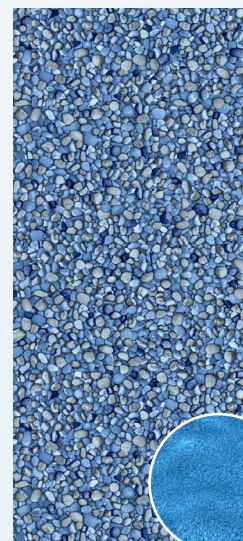

AquaFab above ground liners are made in Terrebonne, Québec by a team dedicated to customer satisfaction. AquaFab uses premium quality vinyl to ensure our product meets your expectations.

ACCROCHÉ - BEADED

À RABAT - OVERLAP

Cambridge

Kali

Rhythm

Lakota

Maïa

Nyx

Summerblue

Fidji Island

Zephir

Les couleurs peuvent différer sur le vinyle. | Colors may vary on vinyl.

*Motif de la page couverture | Cover page pattern : Zephir