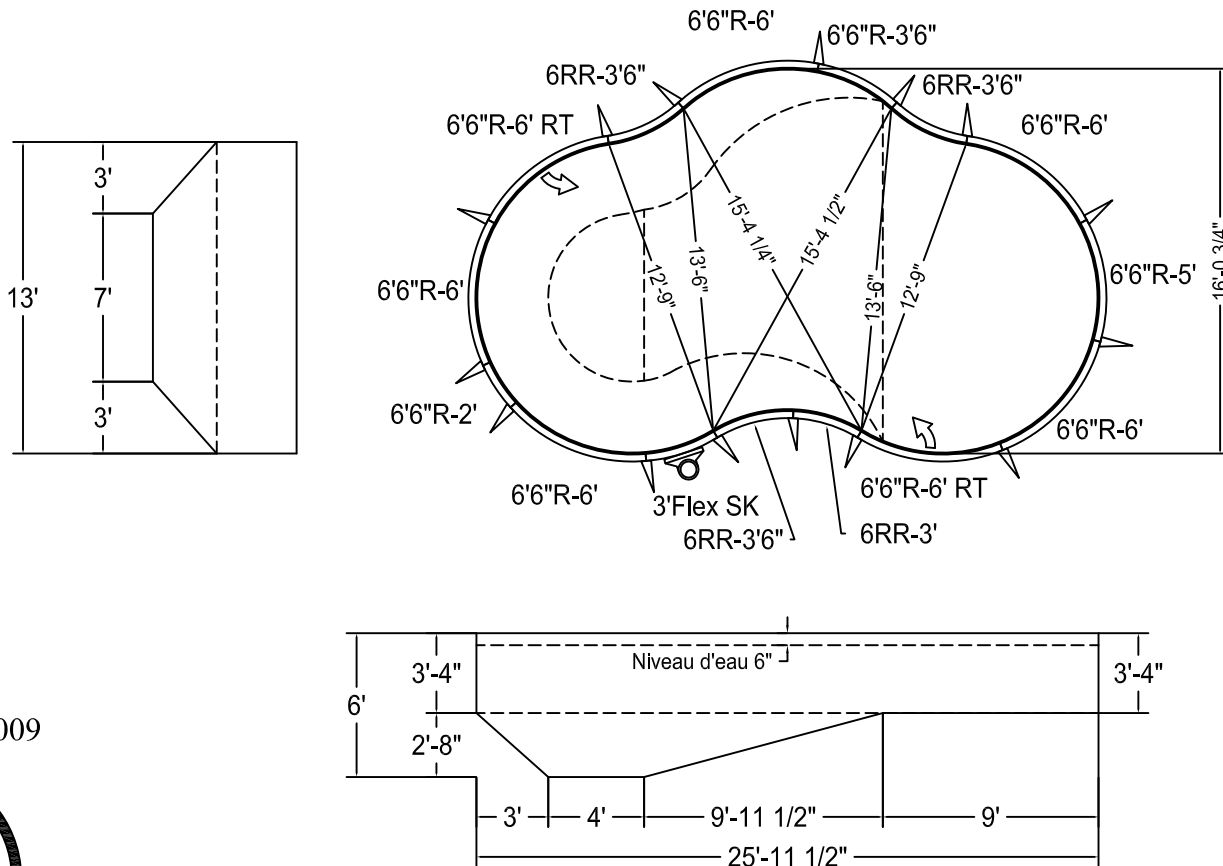

# Oasis 13 x 26 Gauche

BNQ 9461-100/2009

**NON CONFORME**  
pour plongeur

Description	Code Produit	Qté
6'6"R-6'	PAN-078CR72P	5
6'6"R-6' Retour	PAN-078CR72I	2
6'6"R-5'	PAN-078CR60P	1
6'6"R-3'6"	PAN-078CR42P	1
3' Flex Skimmer	PAN-078CR36F	1
6'6"R-2'	PAN-078CR24P	1
6RR-3'6"	PAN-072RR42P	3
6RR-3'	PAN-072RR36P	1
Frame En A	PAN-00000AF	15
Stake Rode Paquet de 30	AQ-STAKE50	1
Nuts and bolts Paquet de 50	AQ-NBOLT50	3

	A	B	C	D
1	11'-6 3/4"	21'-8 1/4"	20'-6 1/4"	9'-2 1/4"
2	21'-8 1/4"	11'-6 3/4"	9'-2 1/4"	20'-6 1/4"
3	14'-6 1/4"	14'-6"	16'-1 1/4"	16'-1 1/2"
4	24'-0 3/4"	24'-0 3/4"	13'-7 3/4"	13'-7 3/4"
5	21'-6 1/4"	5'-4 3/4"	19'-5"	28'-5 3/4"
6	5'-5"	21'-6"	28'-5 1/2"	19'-5"
7	20'-8 1/4"	6'-4 1/4"	14'-0 3/4"	24'-2 1/4"
8	22'-0 3/4"	18'-0 3/4"	9'-11 1/4"	16'-1 1/4"
9	18'-0 3/4"	22'-0 3/4"	16'-1 1/4"	9'-11 1/4"
10	6'-4 1/4"	20'-8"	24'-2 1/4"	14'-0 3/4"
11	8'-9 3/4"	17'-4 3/4"	22'-6 1/4"	16'-9 1/2"
12	17'-4 3/4"	8'-9 1/2"	16'-9 1/2"	22'-6 1/4"
H1	7'-6"	19'-1 3/4"	23'-2 1/4"	15'-0 3/4"
H2	17'-6"	24'-10"	18'-11 1/2"	7'
S1	17'-0 1/4"	9'-1 1/4"	17'-3"	22'-5 1/2"
S2	23'-0 1/4"	17'-11 3/4"	9'-0 1/4"	16'-11 1/2"
A	-	25'-11 1/2"	30'-6 1/4"	16'-0 3/4"