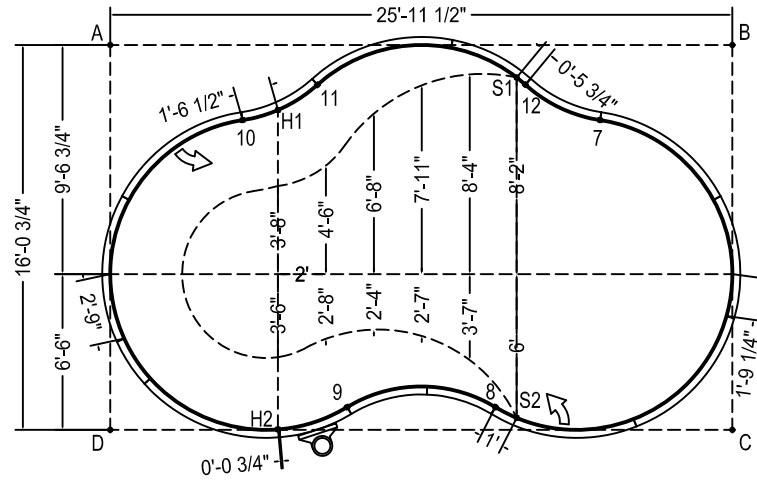

# Oasis 13 x 26 Gauche

BNQ 9461-100/2009

**NON CONFORME**  
pour plongeur

Description	Code Produit	Qté
6'6"R-6'	PAN-078CR72P	5
6'6"R-6' Retour	PAN-078CR72I	2
6'6"R-5'	PAN-078CR60P	1
6'6"R-3'6"	PAN-078CR42P	1
3' Flex Skimmer	PAN-078CR36F	1
6'6"R-2'	PAN-078CR24P	1
6RR-3'6"	PAN-072RR42P	3
6RR-3'	PAN-072RR36P	1
Frame En A	PAN-00000AF	15
Stake Rode Paquet de 30	AQ-STAKE50	1
Nuts and bolts Paquet de 50	AQ-NBOLT50	3

	A	B	C	D
1	11'-6 3/4"	21'-8 1/4"	20'-6 1/4"	9'-2 1/4"
2	21'-8 1/4"	11'-6 3/4"	9'-2 1/4"	20'-6 1/4"
3	14'-6 1/4"	14'-6"	16'-1 1/4"	16'-1 1/2"
4	24'-0 3/4"	24'-0 3/4"	13'-7 3/4"	13'-7 3/4"
5	21'-6 1/4"	5'-4 3/4"	19'-5"	28'-5 3/4"
6	5'-5"	21'-6"	28'-5 1/2"	19'-5"
7	20'-8 1/4"	6'-4 1/4"	14'-0 3/4"	24'-2 1/4"
8	22'-0 3/4"	18'-0 3/4"	9'-11 1/4"	16'-1 1/4"
9	18'-0 3/4"	22'-0 3/4"	16'-1 1/4"	9'-11 1/4"
10	6'-4 1/4"	20'-8"	24'-2 1/4"	14'-0 3/4"
11	8'-9 3/4"	17'-4 3/4"	22'-6 1/4"	16'-9 1/2"
12	17'-4 3/4"	8'-9 1/2"	16'-9 1/2"	22'-6 1/4"
H1	7'-6"	19'-1 3/4"	23'-2 1/4"	15'-0 3/4"
H2	17'-6"	24'-10"	18'-11 1/2"	7'
S1	17'-0 1/4"	9'-1 1/4"	17'-3"	22'-5 1/2"
S2	23'-0 1/4"	17'-11 3/4"	9'-0 1/4"	16'-11 1/2"
A	-	25'-11 1/2"	30'-6 1/4"	16'-0 3/4"