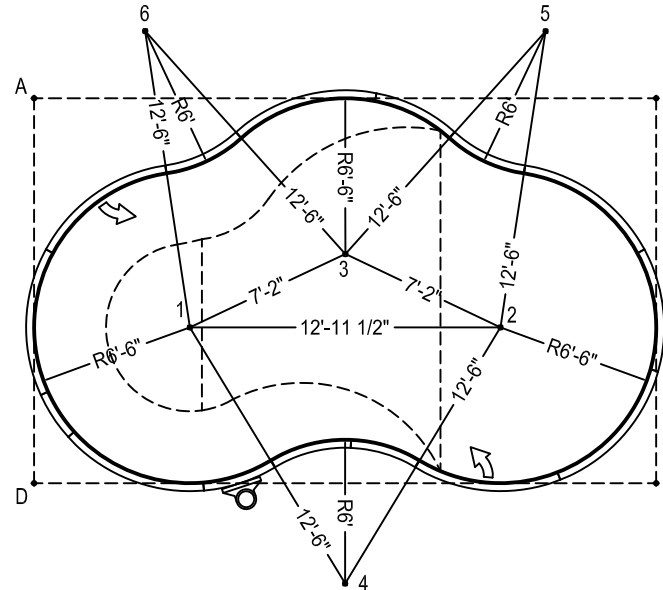

# Oasis 13 x 26 Gauche

BNQ 9461-100/2009

**NON CONFORME**  
pour plongeur

Description	Code Produit	Qté
6'6"R-6'	PAN-078CR72P	5
6'6"R-6' Retour	PAN-078CR72I	2
6'6"R-5'	PAN-078CR60P	1
6'6"R-3'6"	PAN-078CR42P	1
3' Flex Skimmer	PAN-078CR36F	1
6'6"R-2'	PAN-078CR24P	1
6RR-3'6"	PAN-072RR42P	3
6RR-3'	PAN-072RR36P	1
Frame En A	PAN-00000AF	15
Stake Rode Paquet de 30	AQ-STAKE50	1
Nuts and bolts Paquet de 50	AQ-NBOLT50	3

	A	B	C	D
1	11'-6 3/4"	21'-8 1/4"	20'-6 1/4"	9'-2 1/4"
2	21'-8 1/4"	11'-6 3/4"	9'-2 1/4"	20'-6 1/4"
3	14'-6 1/4"	14'-6"	16'-1 1/4"	16'-1 1/2"
4	24'-0 3/4"	24'-0 3/4"	13'-7 3/4"	13'-7 3/4"
5	21'-6 1/4"	5'-4 3/4"	19'-5"	28'-5 3/4"
6	5'-5"	21'-6"	28'-5 1/2"	19'-5"
7	20'-8 1/4"	6'-4 1/4"	14'-0 3/4"	24'-2 1/4"
8	22'-0 3/4"	18'-0 3/4"	9'-11 1/4"	16'-1 1/4"
9	18'-0 3/4"	22'-0 3/4"	16'-1 1/4"	9'-11 1/4"
10	6'-4 1/4"	20'-8"	24'-2 1/4"	14'-0 3/4"
11	8'-9 3/4"	17'-4 3/4"	22'-6 1/4"	16'-9 1/2"
12	17'-4 3/4"	8'-9 1/2"	16'-9 1/2"	22'-6 1/4"
H1	7'-6"	19'-1 3/4"	23'-2 1/4"	15'-0 3/4"
H2	17'-6"	24'-10"	18'-11 1/2"	7'
S1	17'-0 1/4"	9'-1 1/4"	17'-3"	22'-5 1/2"
S2	23'-0 1/4"	17'-11 3/4"	9'-0 1/4"	16'-11 1/2"
A	-	25'-11 1/2"	30'-6 1/4"	16'-0 3/4"