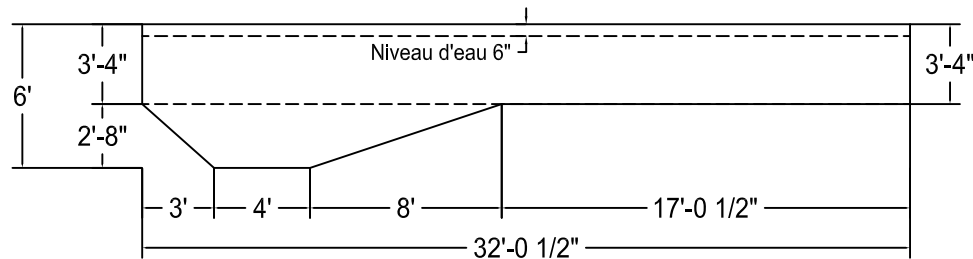

## Custom 16 x 32-1

BNQ 9461-100/2009

**NON CONFORME**  
pour plongeur

Description	Code Produit	Qté
8' Droit	PAN-000DR96P	1
8' Écumoir	PAN-000DR96S	1
8' Retour	PAN-000DR96I	1
5' Droit	PAN-000DR60P	2
4' Droit	PAN-000DR48P	1
24R-6'	PAN-288CR72P	2
24R-4'6"	PAN-288CR54P	1
7R-6'	PAN-084CR72P	3
7R-6' Retour	PAN-084CR72I	1
7R-3'3"	PAN-084CR39P	2
4RR-3'9"	PAN-048RR45P	2
2R-3'2"	PAN-024CR38P	2
Frame En A	PAN-00000AF	19
Stake Rode Paquet de 30	AQ-STAKE50	1
Nuts and bolts Paquet de 50	AQ-NBOLT50	3

	A	B	C	D
1	25'-1 1/4"	10'-7"	19'-9"	30'-1 3/4"
2	15'-2 3/4"	16'-10"	29'-9"	28'-10 1/2"
3	14'-10 3/4"	27'-1"	27'-1"	14'-10 3/4"
4	30'-1 3/4"	19'-9"	10'-7"	25'-1 1/4"
5	28'-10 1/2"	29'-9"	16'-10"	15'-2 3/4"
6	20'-7 3/4"	36'-4 3/4"	30'-4 1/2"	4'-11 1/2"
7	18'-6 1/2"	37'-0 1/4"	32'-8 1/2"	6'-6 1/2"
8	6'-6 1/2"	32'-8 1/2"	37'-0 1/4"	18'-6 1/2"
9	4'-11 1/2"	30'-4 1/2"	36'-4 3/4"	20'-7 3/4"
10	18'-6 3/4"	14'-1"	25'-11 1/4"	28'-7 1/4"
11	30'-11 1/2"	4'-8"	20'-8 1/4"	36'-11 1/4"
12	36'-11 1/4"	20'-8 1/4"	4'-8"	30'-11 1/2"
13	28'-7 1/4"	25'-11 1/4"	14'-1"	18'-6 3/4"
H1	8'-4 1/4"	25'-5 1/2"	32'-4 3/4"	21'-8 1/2"
H2	21'-8 1/2"	32'-4 3/4"	25'-5 1/2"	8'-4 1/4"
S1	15'-8"	17'-7 3/4"	26'-8 1/4"	25'-5 1/4"
S2	25'-5 1/4"	26'-8 1/4"	17'-7 3/4"	15'-8"
A	-	32'-0 1/2"	40'-8 1/4"	25'-1"