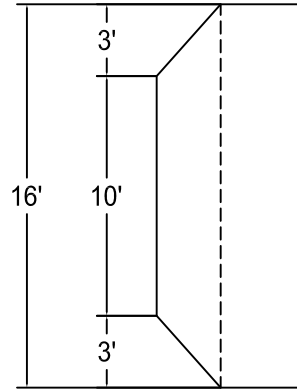

## Custom 16 x 32-1

BNQ 9461-100/2009

**NON CONFORME**  
pour plongeur

Description	Code Produit	Qté
8' Droit	PAN-000DR96P	1
8' Écumoir	PAN-000DR96S	1
8' Retour	PAN-000DR96I	1
5' Droit	PAN-000DR60P	2
4' Droit	PAN-000DR48P	1
24R-6'	PAN-288CR72P	2
24R-4'6"	PAN-288CR54P	1
7R-6'	PAN-084CR72P	3
7R-6' Retour	PAN-084CR72I	1
7R-3'3"	PAN-084CR39P	2
4RR-3'9"	PAN-048RR45P	2
2R-3'2"	PAN-024CR38P	2
Frame En A	PAN-00000AF	19
Stake Rode Paquet de 30	AQ-STAKE50	1
Nuts and bolts Paquet de 50	AQ-NBOLT50	3

	A	B	C	D
1	25'-1 1/4"	10'-7"	19'-9"	30'-1 3/4"
2	15'-2 3/4"	16'-10"	29'-9"	28'-10 1/2"
3	14'-10 3/4"	27'-1"	27'-1"	14'-10 3/4"
4	30'-1 3/4"	19'-9"	10'-7"	25'-1 1/4"
5	28'-10 1/2"	29'-9"	16'-10"	15'-2 3/4"
6	20'-7 3/4"	36'-4 3/4"	30'-4 1/2"	4'-11 1/2"
7	18'-6 1/2"	37'-0 1/4"	32'-8 1/2"	6'-6 1/2"
8	6'-6 1/2"	32'-8 1/2"	37'-0 1/4"	18'-6 1/2"
9	4'-11 1/2"	30'-4 1/2"	36'-4 3/4"	20'-7 3/4"
10	18'-6 3/4"	14'-1"	25'-11 1/4"	28'-7 1/4"
11	30'-11 1/2"	4'-8"	20'-8 1/4"	36'-11 1/4"
12	36'-11 1/4"	20'-8 1/4"	4'-8"	30'-11 1/2"
13	28'-7 1/4"	25'-11 1/4"	14'-1"	18'-6 3/4"
H1	8'-4 1/4"	25'-5 1/2"	32'-4 3/4"	21'-8 1/2"
H2	21'-8 1/2"	32'-4 3/4"	25'-5 1/2"	8'-4 1/4"
S1	15'-8"	17'-7 3/4"	26'-8 1/4"	25'-5 1/4"
S2	25'-5 1/4"	26'-8 1/4"	17'-7 3/4"	15'-8"
A	-	32'-0 1/2"	40'-8 1/4"	25'-1"