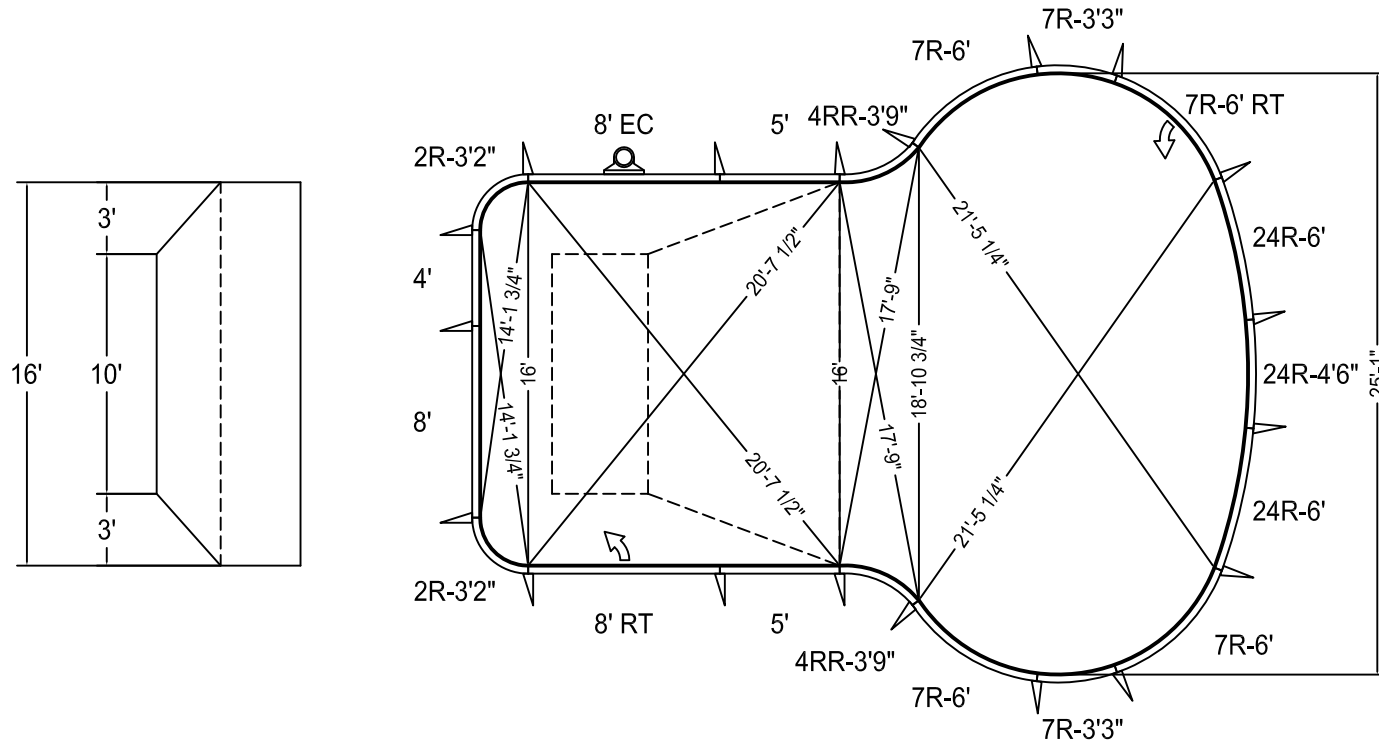

## Custom 16 x 32-1

BNQ 9461-100/2009

**NON CONFORME**  
pour plongeur

Description	Code Produit	Qté
8' Droit	PAN-000DR96P	1
8' Écumoir	PAN-000DR96S	1
8' Retour	PAN-000DR96I	1
5' Droit	PAN-000DR60P	2
4' Droit	PAN-000DR48P	1
24R-6'	PAN-288CR72P	2
24R-4'6"	PAN-288CR54P	1
7R-6'	PAN-084CR72P	3
7R-6' Retour	PAN-084CR72I	1
7R-3'3"	PAN-084CR39P	2
4RR-3'9"	PAN-048RR45P	2
2R-3'2"	PAN-024CR38P	2
Frame En A	PAN-00000AF	19
Stake Rode Paquet de 30	AQ-STAKE50	1
Nuts and bolts Paquet de 50	AQ-NBOLT50	3

	A	B	C	D
1	25'-1 1/4"	10'-7"	19'-9"	30'-1 3/4"
2	15'-2 3/4"	16'-10"	29'-9"	28'-10 1/2"
3	14'-10 3/4"	27'-1"	27'-1"	14'-10 3/4"
4	30'-1 3/4"	19'-9"	10'-7"	25'-1 1/4"
5	28'-10 1/2"	29'-9"	16'-10"	15'-2 3/4"
6	20'-7 3/4"	36'-4 3/4"	30'-4 1/2"	4'-11 1/2"
7	18'-6 1/2"	37'-0 1/4"	32'-8 1/2"	6'-6 1/2"
8	6'-6 1/2"	32'-8 1/2"	37'-0 1/4"	18'-6 1/2"
9	4'-11 1/2"	30'-4 1/2"	36'-4 3/4"	20'-7 3/4"
10	18'-6 3/4"	14'-1"	25'-11 1/4"	28'-7 1/4"
11	30'-11 1/2"	4'-8"	20'-8 1/4"	36'-11 1/4"
12	36'-11 1/4"	20'-8 1/4"	4'-8"	30'-11 1/2"
13	28'-7 1/4"	25'-11 1/4"	14'-1"	18'-6 3/4"
H1	8'-4 1/4"	25'-5 1/2"	32'-4 3/4"	21'-8 1/2"
H2	21'-8 1/2"	32'-4 3/4"	25'-5 1/2"	8'-4 1/4"
S1	15'-8"	17'-7 3/4"	26'-8 1/4"	25'-5 1/4"
S2	25'-5 1/4"	26'-8 1/4"	17'-7 3/4"	15'-8"
A	-	32'-0 1/2"	40'-8 1/4"	25'-1"