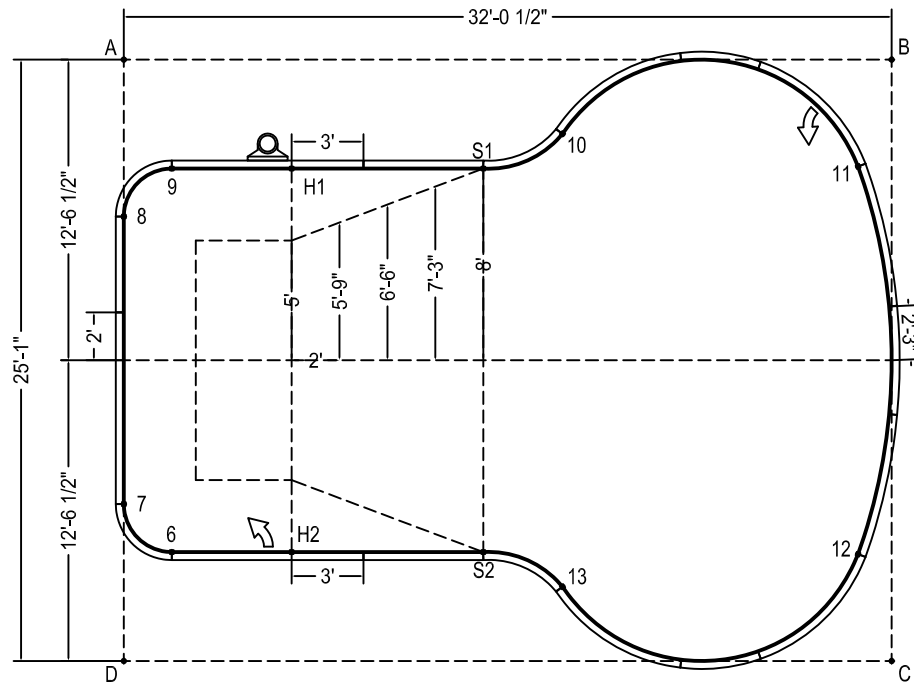

## Custom 16 x 32-1

BNQ 9461-100/2009

**NON CONFORME**  
pour plongeur

Description	Code Produit	Qté
8' Droit	PAN-000DR96P	1
8' Écumoir	PAN-000DR96S	1
8' Retour	PAN-000DR96I	1
5' Droit	PAN-000DR60P	2
4' Droit	PAN-000DR48P	1
24R-6'	PAN-288CR72P	2
24R-4'6"	PAN-288CR54P	1
7R-6'	PAN-084CR72P	3
7R-6' Retour	PAN-084CR72I	1
7R-3'3"	PAN-084CR39P	2
4RR-3'9"	PAN-048RR45P	2
2R-3'2"	PAN-024CR38P	2
Frame En A	PAN-00000AF	19
Stake Rode Paquet de 30	AQ-STAKE50	1
Nuts and bolts Paquet de 50	AQ-NBOLT50	3

	A	B	C	D
1	25'-1 1/4"	10'-7"	19'-9"	30'-1 3/4"
2	15'-2 3/4"	16'-10"	29'-9"	28'-10 1/2"
3	14'-10 3/4"	27'-1"	27'-1"	14'-10 3/4"
4	30'-1 3/4"	19'-9"	10'-7"	25'-1 1/4"
5	28'-10 1/2"	29'-9"	16'-10"	15'-2 3/4"
6	20'-7 3/4"	36'-4 3/4"	30'-4 1/2"	4'-11 1/2"
7	18'-6 1/2"	37'-0 1/4"	32'-8 1/2"	6'-6 1/2"
8	6'-6 1/2"	32'-8 1/2"	37'-0 1/4"	18'-6 1/2"
9	4'-11 1/2"	30'-4 1/2"	36'-4 3/4"	20'-7 3/4"
10	18'-6 3/4"	14'-1"	25'-11 1/4"	28'-7 1/4"
11	30'-11 1/2"	4'-8"	20'-8 1/4"	36'-11 1/4"
12	36'-11 1/4"	20'-8 1/4"	4'-8"	30'-11 1/2"
13	28'-7 1/4"	25'-11 1/4"	14'-1"	18'-6 3/4"
H1	8'-4 1/4"	25'-5 1/2"	32'-4 3/4"	21'-8 1/2"
H2	21'-8 1/2"	32'-4 3/4"	25'-5 1/2"	8'-4 1/4"
S1	15'-8"	17'-7 3/4"	26'-8 1/4"	25'-5 1/4"
S2	25'-5 1/4"	26'-8 1/4"	17'-7 3/4"	15'-8"
A	-	32'-0 1/2"	40'-8 1/4"	25'-1"